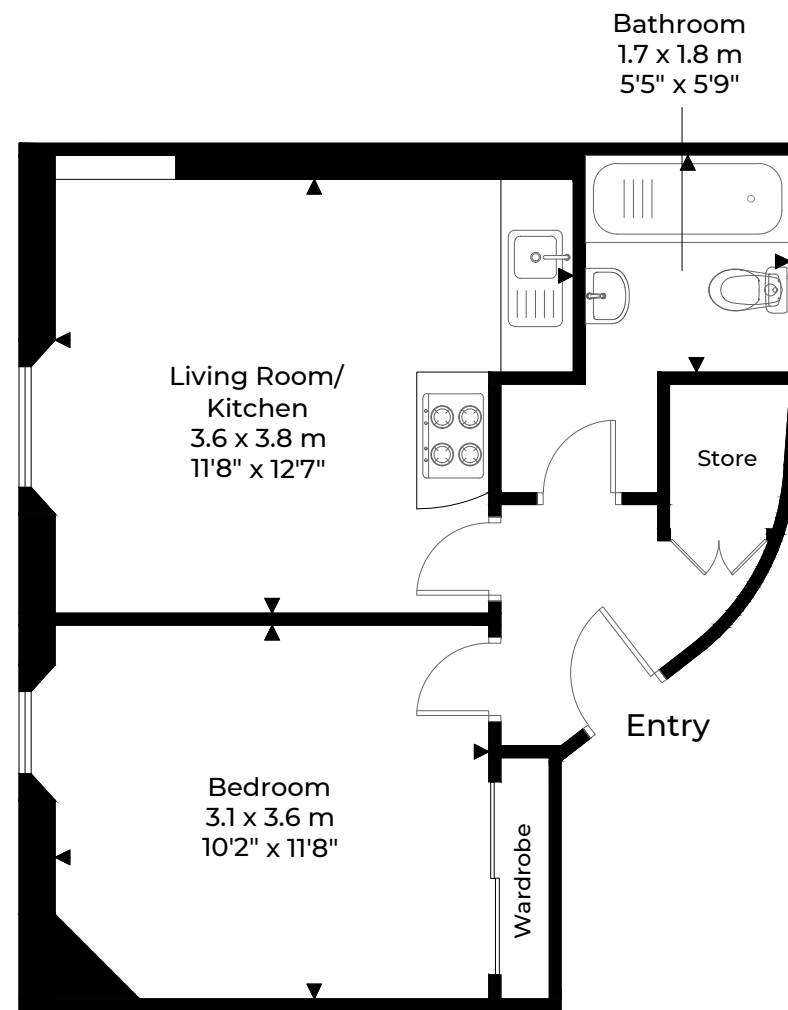

2F2 6 Murdoch Terrace Edinburgh
Approximate Gross Area
40 sq m / 431 sq ft

2nd Floor