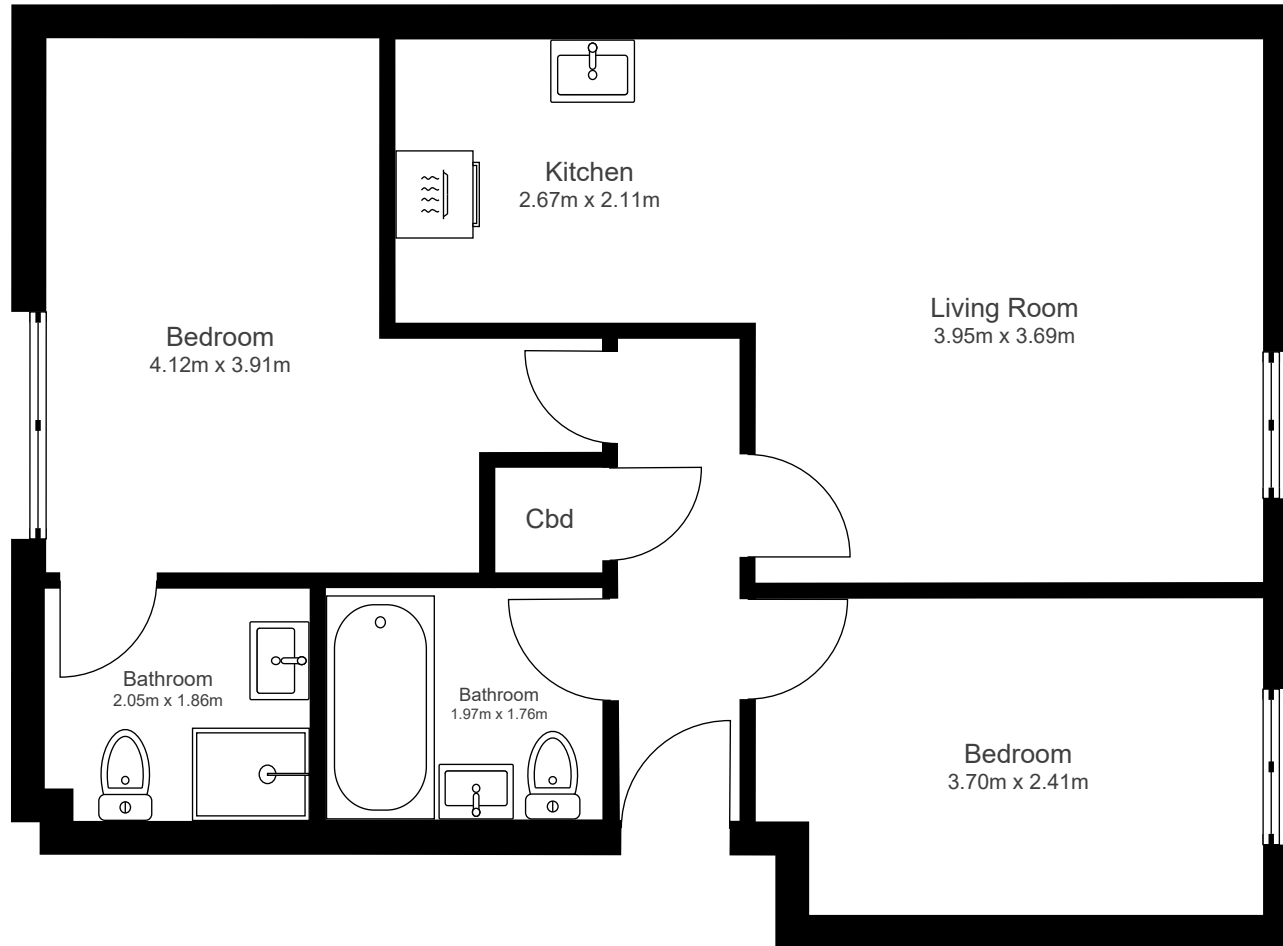

54C Sproughton Road, Ipswich, Suffolk IP1 5AH

This floor plan is for illustrative purposes only. It is not drawn to scale. Any measurements, floor areas, openings and orientations are approximate. No details are guaranteed, they cannot be relied upon for any part of any agreement. No liability is taken for any error, omission or misstatement. A party must rely upon its own inspection(s).