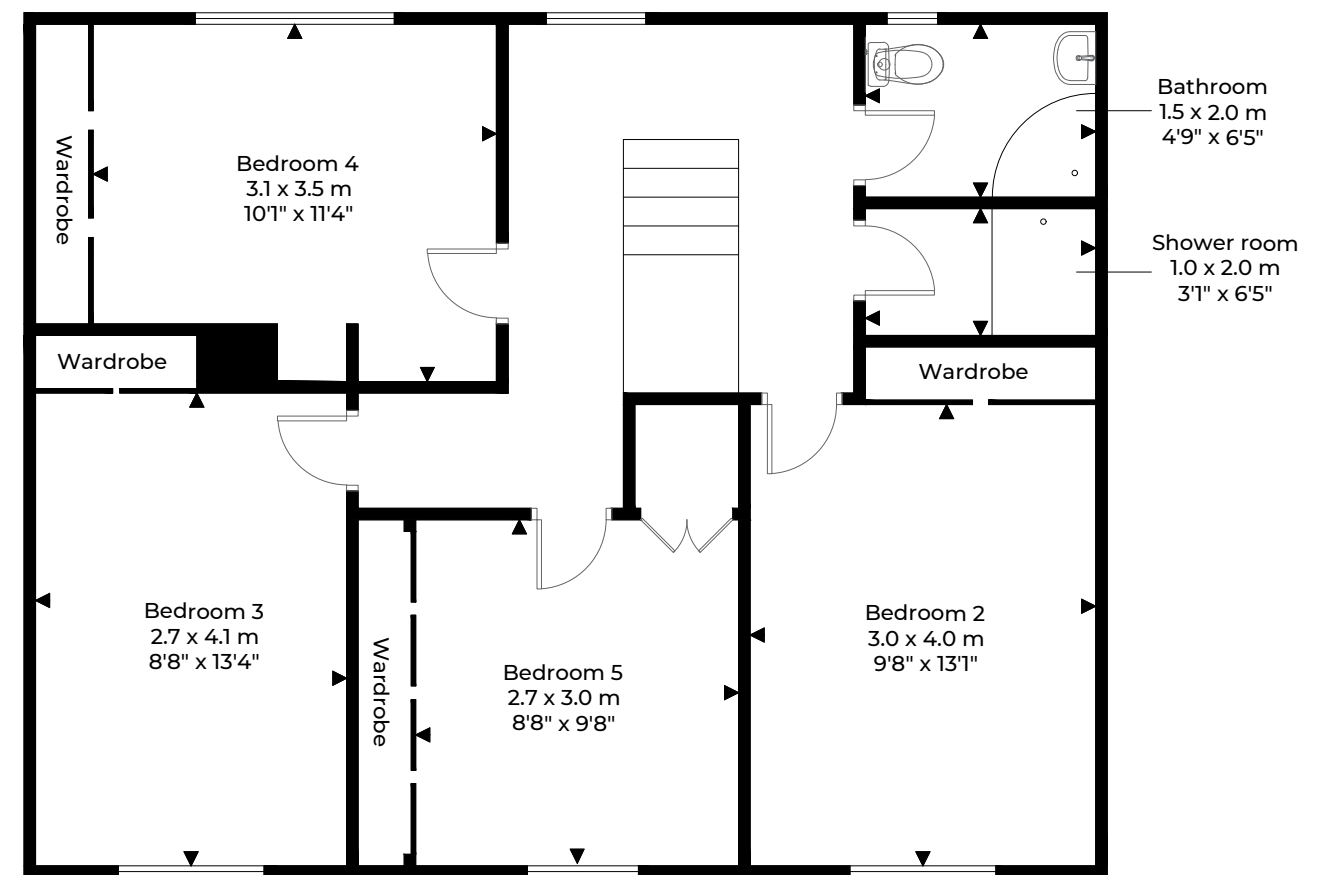

3 Middleshot Square Prestonpans, EH32 9RN
Approximate Gross Area
149 sq m / 1603 sq ft

Ground Floor

First Floor